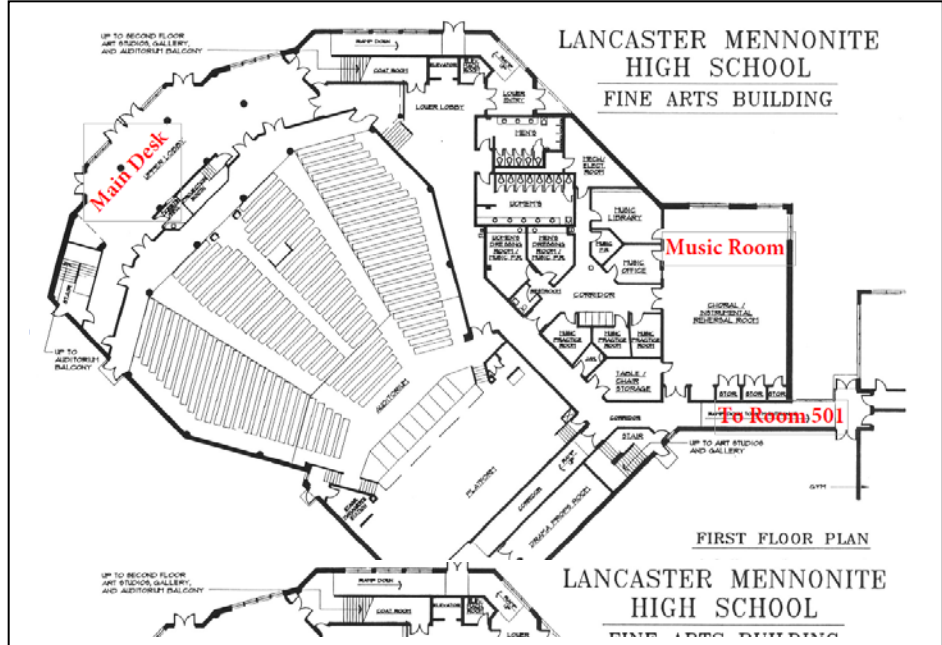

P - Parking Areas

Fine Arts Ctr
 Main Desk – Lobby
 Music Room
 FA 501

Classroom Bldg
 Cafeteria
 Room M109
 Room M112
 Room M113
 Room M115
 Room M117

Lancaster Mennonite School - Campus Map - ACC Quizzing Locations
No Parking Along Curbs

Rutt Academic Building

FIRST FLOOR PLAN

SECOND FLOOR PLAN

THIRD FLOOR PLAN

LANCASTER MENNONITE HIGH SCHOOL FINE ARTS BUILDING

FIRST FLOOR PLAN

LANCASTER MENNONITE HIGH SCHOOL FINE ARTS BUILDING

MIDDLE SCHOOL CLASSROOMS