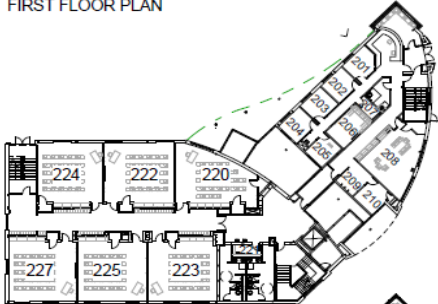

P - Parking Areas

Fine Arts Ctr
 Main Desk – Lobby
 Music Room
 FA 501

Classroom Bldg
 Cafeteria
 Room M109
 Room M112
 Room M113
 Room M115
 Room M117

Lancaster Mennonite School - Campus Map - ACC Quizzing Locations
No Parking Along Curbs

Rutt Academic Building

FIRST FLOOR PLAN

SECOND FLOOR PLAN

THIRD FLOOR PLAN

LANCASTER MENNONITE HIGH SCHOOL FINE ARTS BUILDING

FIRST FLOOR PLAN

LANCASTER MENNONITE HIGH SCHOOL FINE ARTS BUILDING

MIDDLE SCHOOL CLASSROOMS