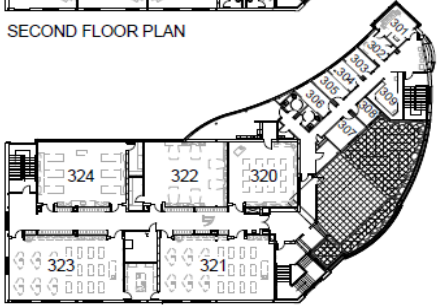

THIRD FLOOR PLAN