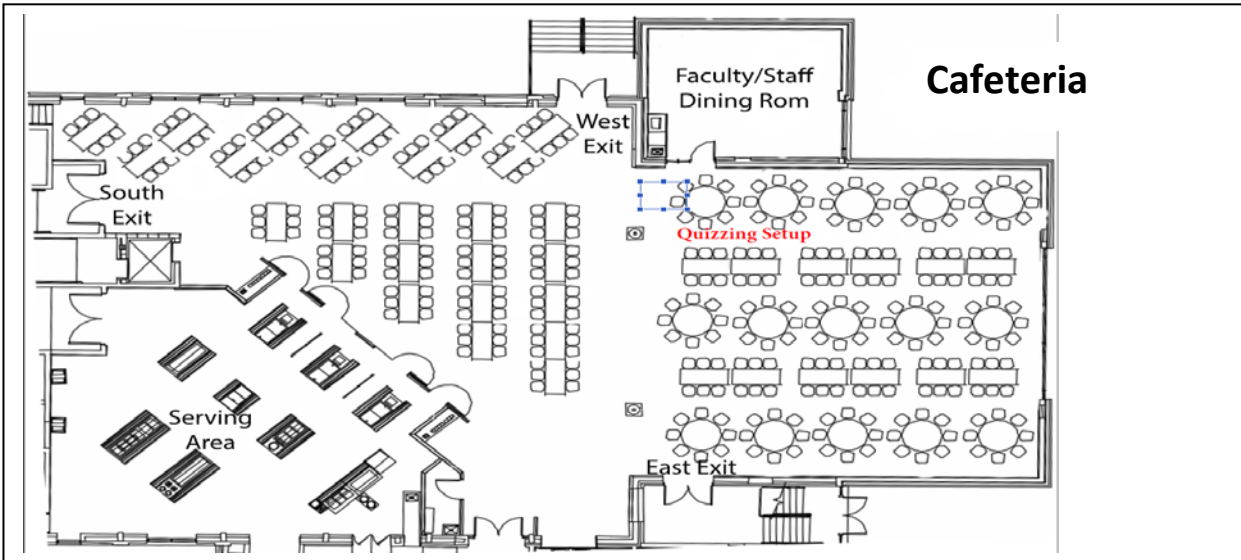

P - Parking Areas

Fine Arts Ctr
 Main Desk – Lobby
 Music Room
 FA 501

Classroom Bldg
 Cafeteria
 Room M109
 Room M112
 Room M113
 Room M115
 Room M117

Lancaster Mennonite School - Campus Map - ACC Quizzing Locations
No Parking Along Curbs

Rutt Academic Building

FIRST FLOOR PLAN

SECOND FLOOR PLAN

THIRD FLOOR PLAN

LANCASTER MENNONITE HIGH SCHOOL FINE ARTS BUILDING

FIRST FLOOR PLAN

LANCASTER MENNONITE HIGH SCHOOL FINE ARTS BUILDING

MIDDLE SCHOOL CLASSROOMS