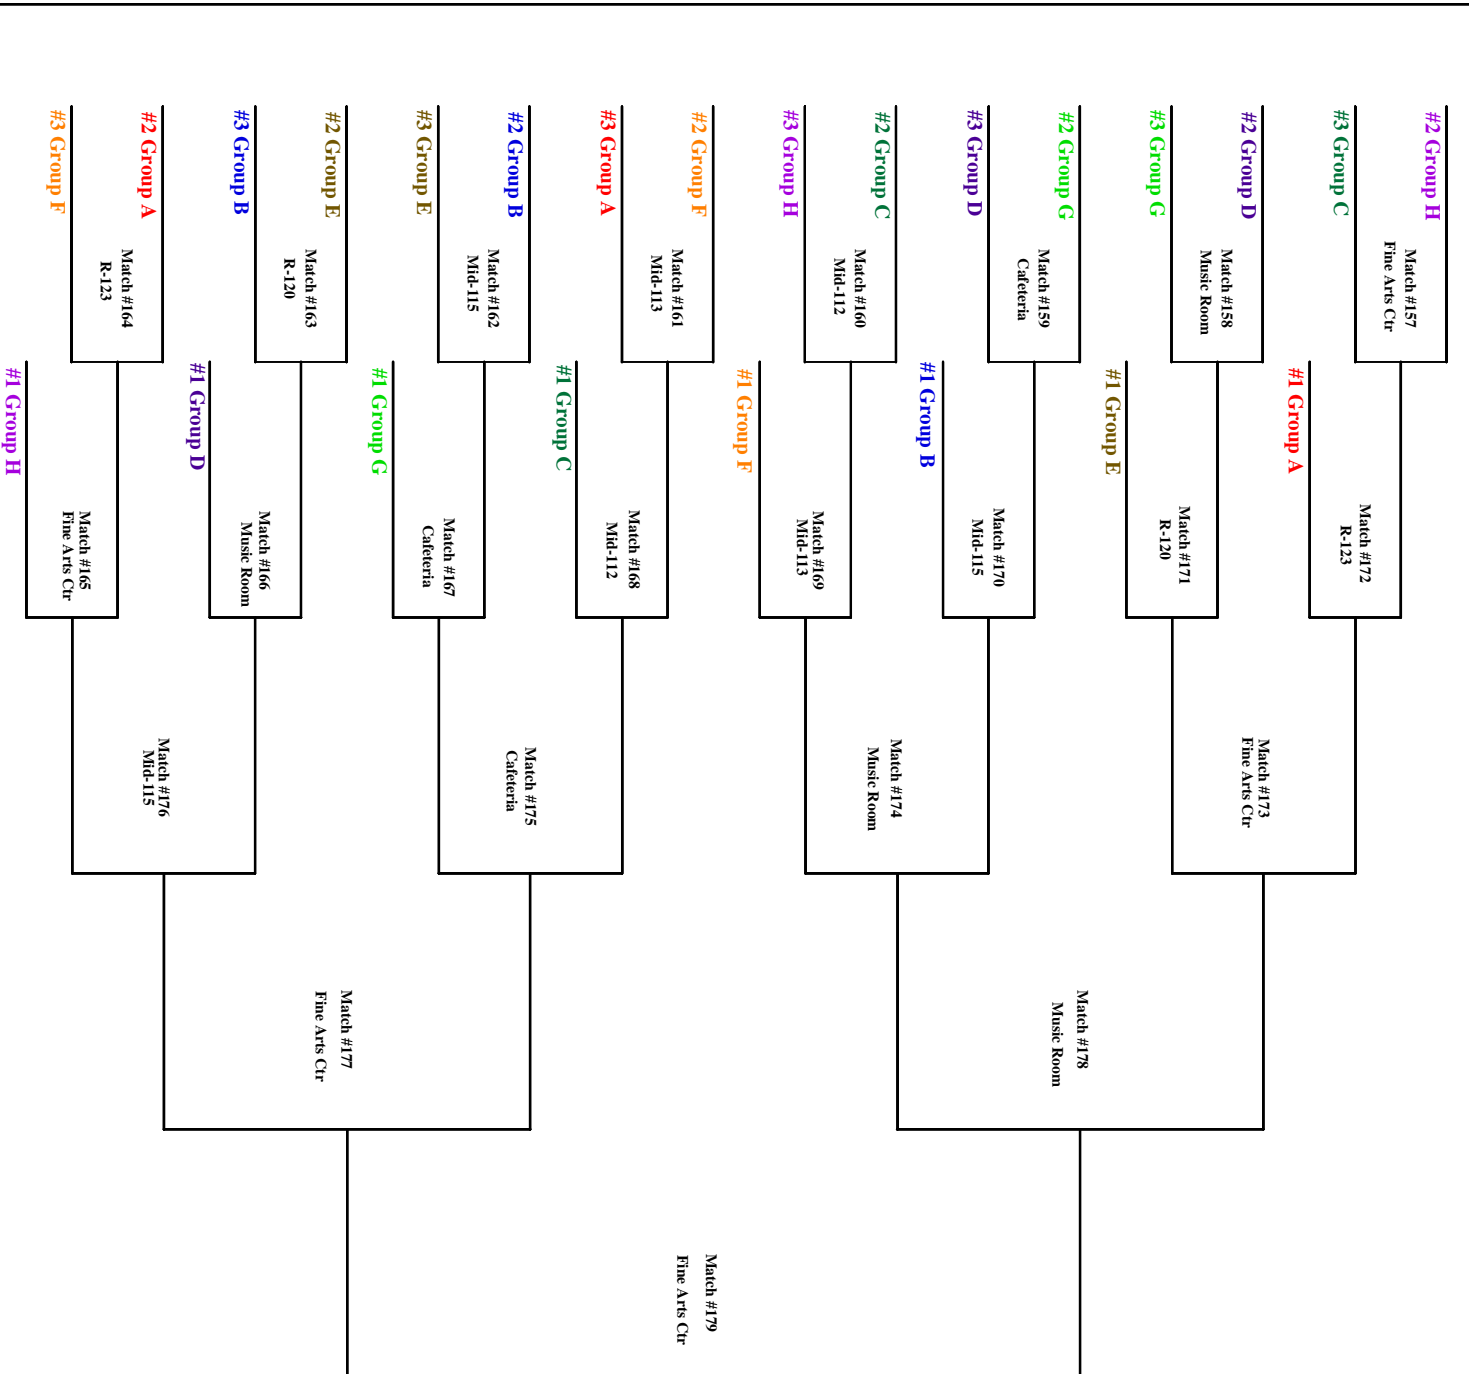

Evening Staff Assignments

	157	Fine Arts Center
	158	Music
	159	Cafeteria
Round	160	Mid - 112
1	161	Mid - 113
	162	Mid - 115
	163	R - 120
	164	R - 123

	165	Fine Arts Center
	166	Music
	167	Cafeteria
Round	168	Mid - 112
2	169	Mid - 113
	170	Mid - 115
	171	R - 120
	172	R - 123

	173	Fine Arts Center
Round	174	Music
3	175	Cafeteria
	176	Mid - 115

Round	177	Fine Arts Center
4	178	Music

Round
5

2018
ACC
Tournament
Championship
Match
179
Fine Arts Center

R - 227

Quizmaster   Sam Beiler
Judge   Emily Timberlake
Judge   Graham Holcomb
Timekeeper   Fred Newswanger
Scorekeeper   Fern Beiler

Fine Arts Ctr

Josh Lehman
Jesse Yoder
Brooke Hostetter
Fred Newswanger
Julissa Lehman

Music Rm

Joshua Dukeman
Kyle Hertzler
Brittany Spangler
Doug Engle
Larisa Hursh

Cafeteria

Todd Hertzler
B J Snyder
Crystal Merrick
Kobi Martin
Janna Hertzler

Mid - 112

Sam Beiler
Jeremiah Dunst
Emily Timberlake
Jordan Haller
Fern Beiler

Mid - 113

Ryan King
Darren Charles
Jodi Hoover
Steve Burkholder
Cathy Riehl

Mid - 115

Jeremy Spangler
Graham Holcomb
Megan Kreider
Sterling Beiler
Amanda King

R - 120

Mark Graybill
Dustin King
Rebecca Charles
Gary Burkholder
Sonya Burkholder

R - 123

Jon Stoltzfus
Phil Sauder
Trisha Frey
Cody Martin
Valerie Shirk

Group A	
Bowmansville 1	Petra 5
Strasburg 2	Gehman 2
Calvary Mon 3	Media 4
Middle Creek 1	

Group B	
Petra 4	Carpenter 3
Good Shep 3	Weaverland 1
Conestoga	Maple Grove 3
Media 1	

Group C	
Rockville 1	Petra 6
Weaverland 2	Slate Hill 1
Good Shep 1	Timberline
Middle Creek 2	

Group D	
Blainsport 2	Gehman 1
Strasburg 1	Carpenter 1
Hinkletown 1	Petra 2
Bowmansville 3	

Group E	
Rockville 2	Carpenter 2
Good Shep 2	Strasburg 3
Landisville	Calvary Mon 2
Petra 8	

Group F	
Maple Grove 1	E-Town 2
Blainsport 1	Calvary Mon 4
Slate Hill 2	Petra 3

Group G	
Calvary Mon 1	Media 2
Maple Grove 2	Hinkletown 3
Petra 7	Bowmansville 2

Group H	
Petra 1	E-Town 1
West End	Media 3
Hinkletown 2	Neffsville

Champion

2018 ACC Tournament Championship

March 11, 2018