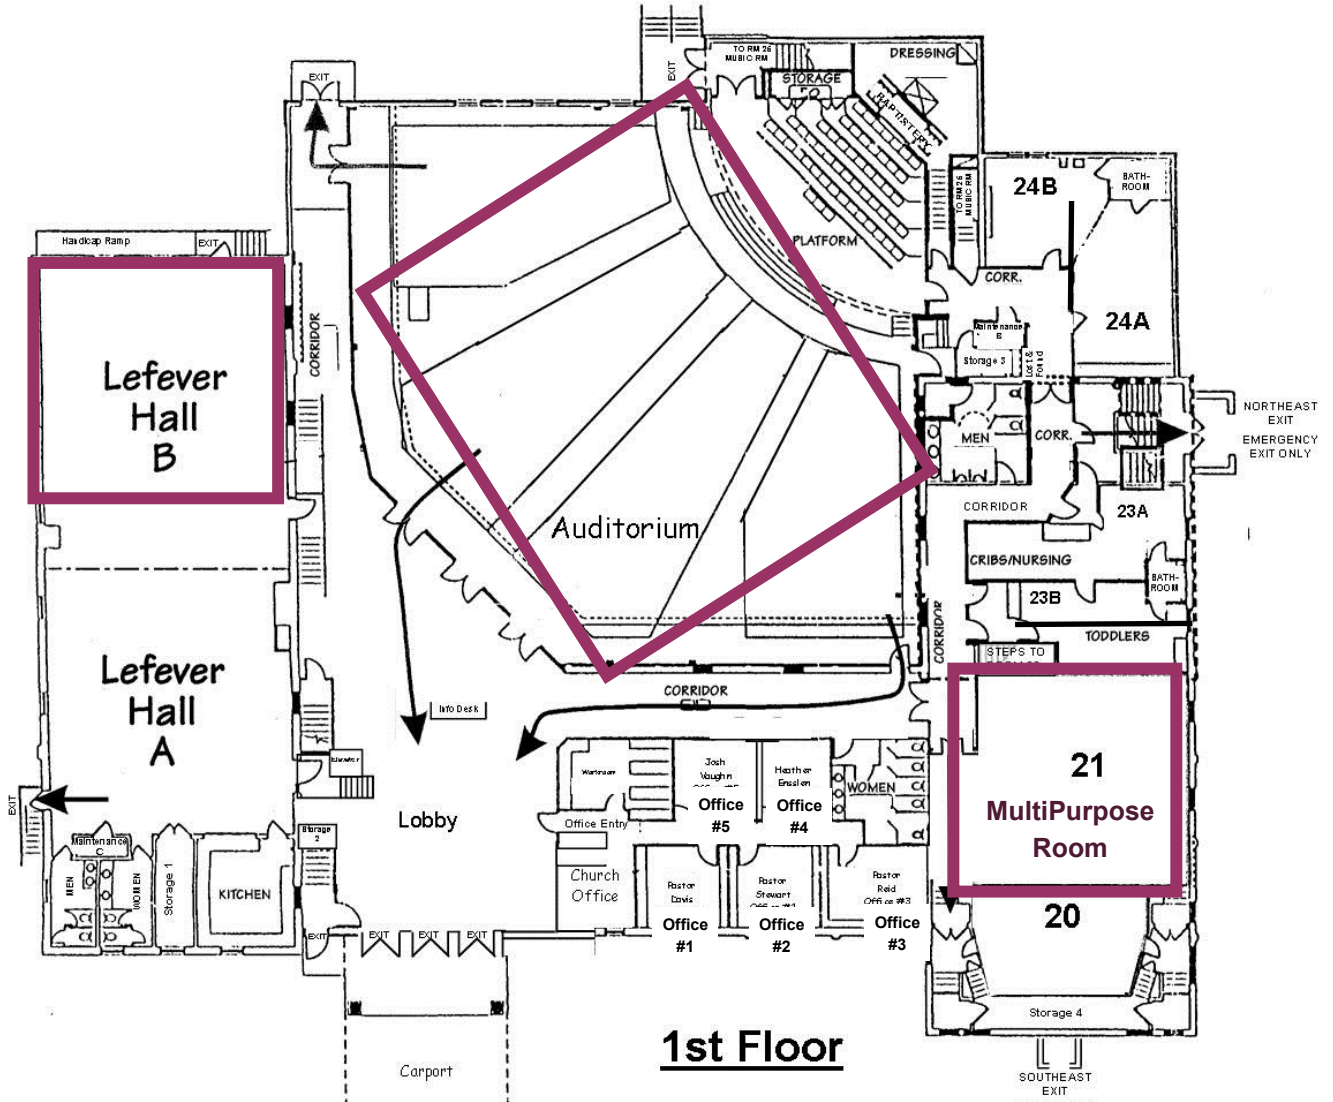

2nd Floor (stairway beside nursery)

(steps between Rooms 21 and 23B)

Calvary Monument Bible Church

1660 Mine Road

Paradise, PA 17562

Telephone: (717) 442-8161

Email: cmcb@calvarymonument.org

1st Floor

Lower Level